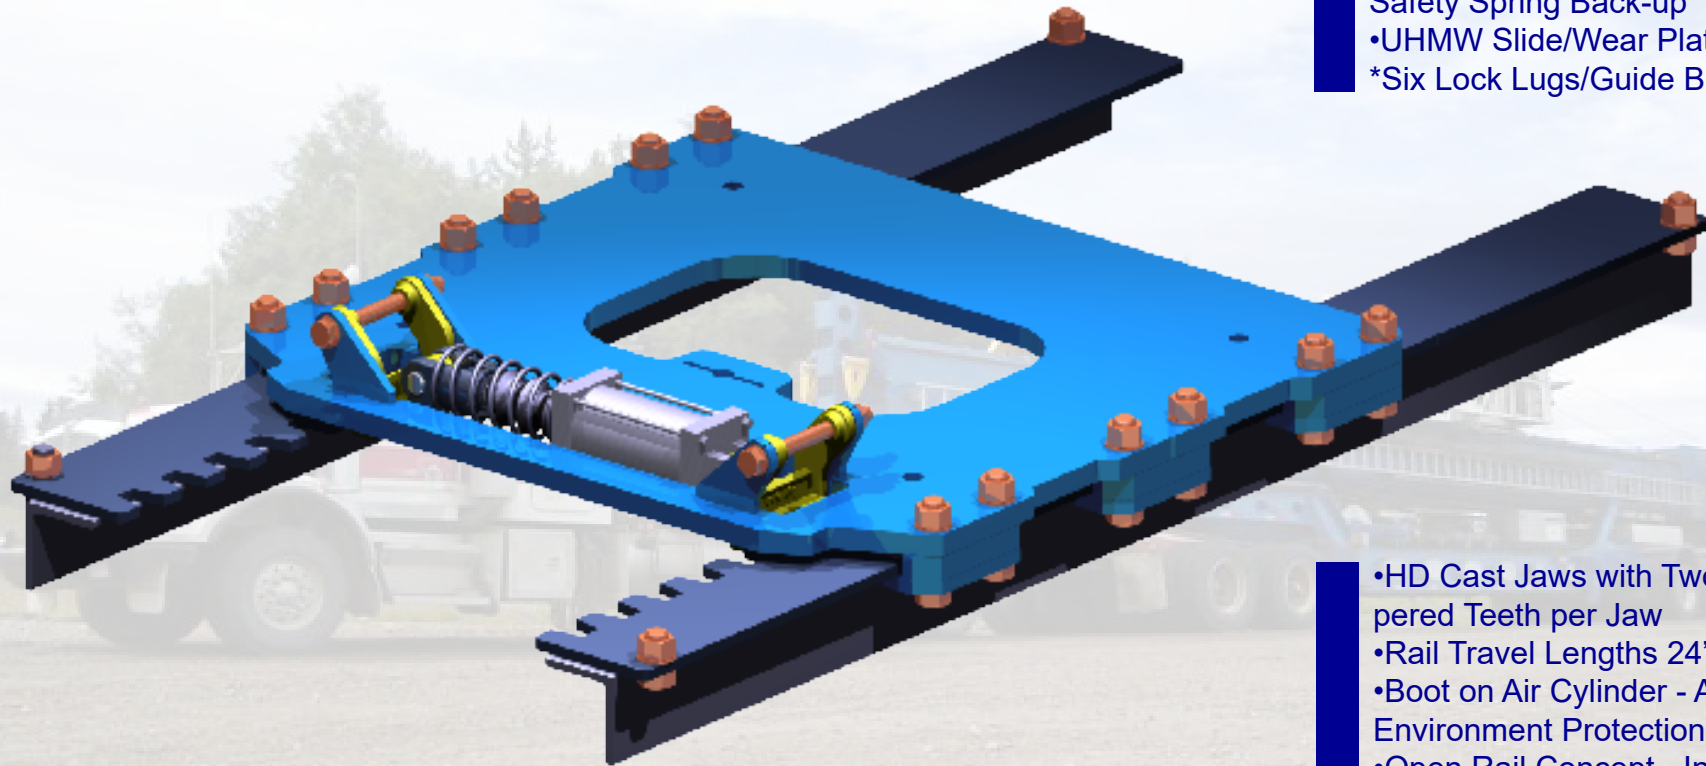

ARCTIC

TRAILERS INC.

3323 HART HIGHWAY, PRINCE GEORGE, B.C.
Phone: (250) 962-9631 Fax: (250) 962-7500
www.arcticmfg.com

AML2420P HD Severe Service Slider

- 1" QT-100 Top Plate
- Double Acting Air-Cylinder c/w Safety Spring Back-up
- UHMW Slide/Wear Plates
- *Six Lock Lugs/Guide Blocks

- HD Cast Jaws with Two Tapered Teeth per Jaw
- Rail Travel Lengths 24" - 144"
- Boot on Air Cylinder - Added Environment Protection
- Open Rail Concept - Increased Serviceability on Truck

Specifications

Weight: Top Plate: 421 lb / 145 kg
Rails - 36" : 135 lb / 61.2 kg
48" : 155 lb / 70.2 kg

AML2420P HD Severe Service Slider

X must equal Y
Mounting Angle Length Requirements: