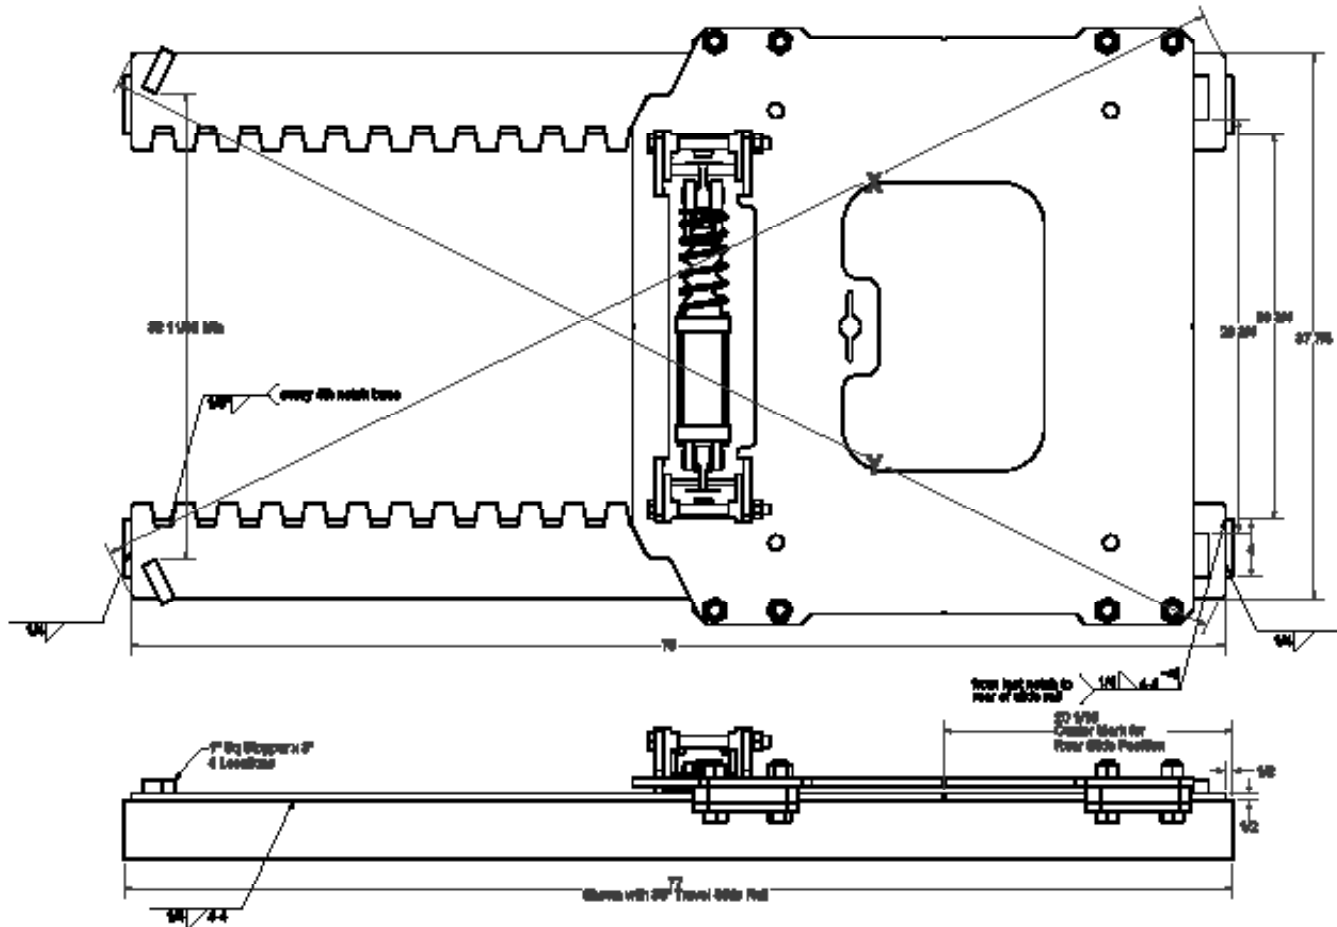

ARCTIC

TRAILERS INC.

3323 HART HIGHWAY, PRINCE GEORGE, B.C.
Phone: (250) 962-9631 Fax: (250) 962-7500
www.arcticmfg.com

AML2420P HD Severe Service Slider

- 1" QT-100 Top Plate
- Double Acting Air-Cylinder c/w Safety Spring Back-up
- UHMW Slide/Wear Plates
- *Six Lock Lugs/Guide Blocks

- HD Cast Jaws with Two Tapered Teeth per Jaw
- Rail Travel Lengths 24" - 144"
- Boot on Air Cylinder - Added Environment Protection
- Open Rail Concept - Increased Serviceability on Truck

Specifications

Weight: Top Plate: 421 lb / 145 kg
Rails - 36" : 135 lb / 61.2 kg
48" : 155 lb / 70.2 kg

AML2420P HD Severe Service Slider

X must equal Y
Mounting Angle Length Requirements: