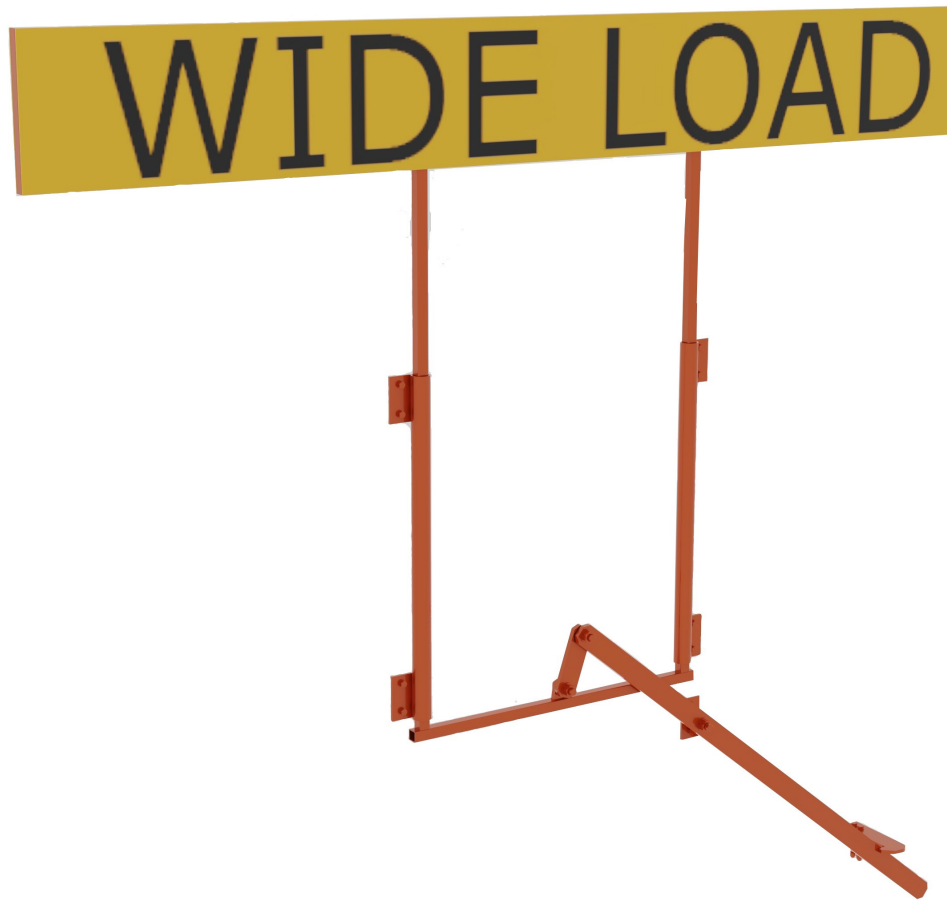

# Manual Wide-Load Sign

- AML2630 Manual Wide-Load Sign.
- Lever Operated
- Bolt-On Mount