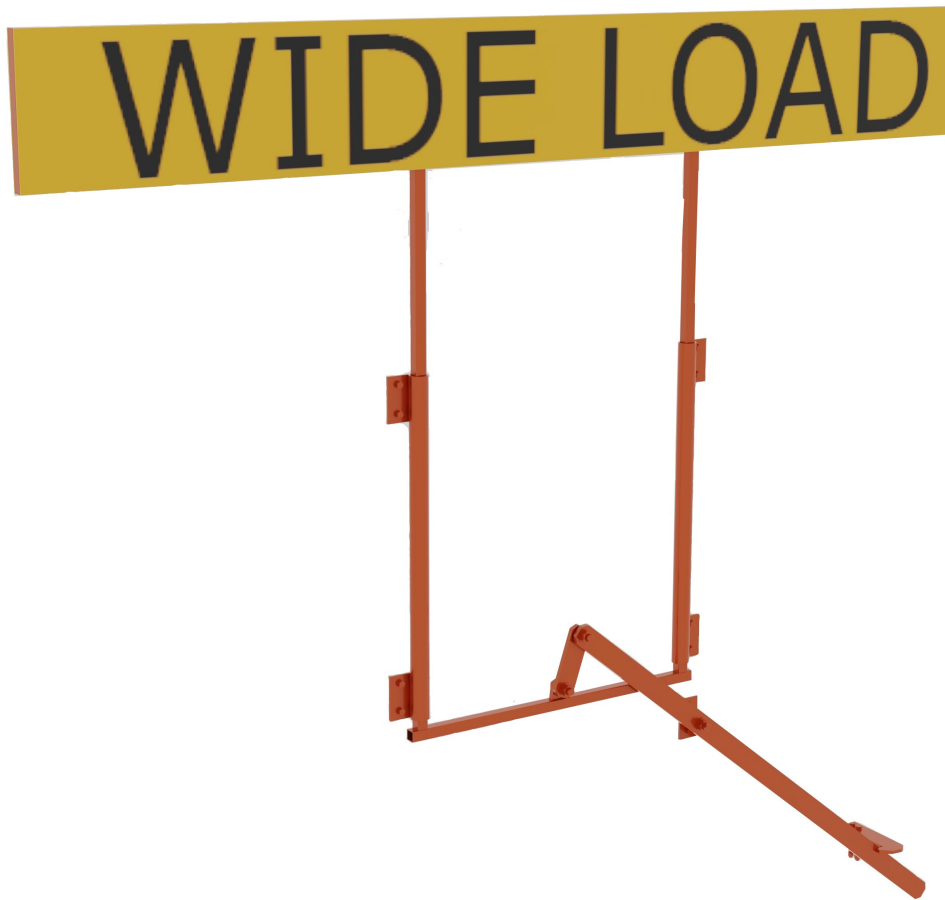

ARCTIC

TRAILERS INC.

3323 HART HIGHWAY, PRINCE GEORGE, B.C.
Phone: (250) 962-9631 Fax: (250) 962-7500
www.arcticmfg.com

Manual Wide-Load Sign

- AML2630 Manual Wide-Load Sign.
- Lever Operated
- Bolt-On Mount